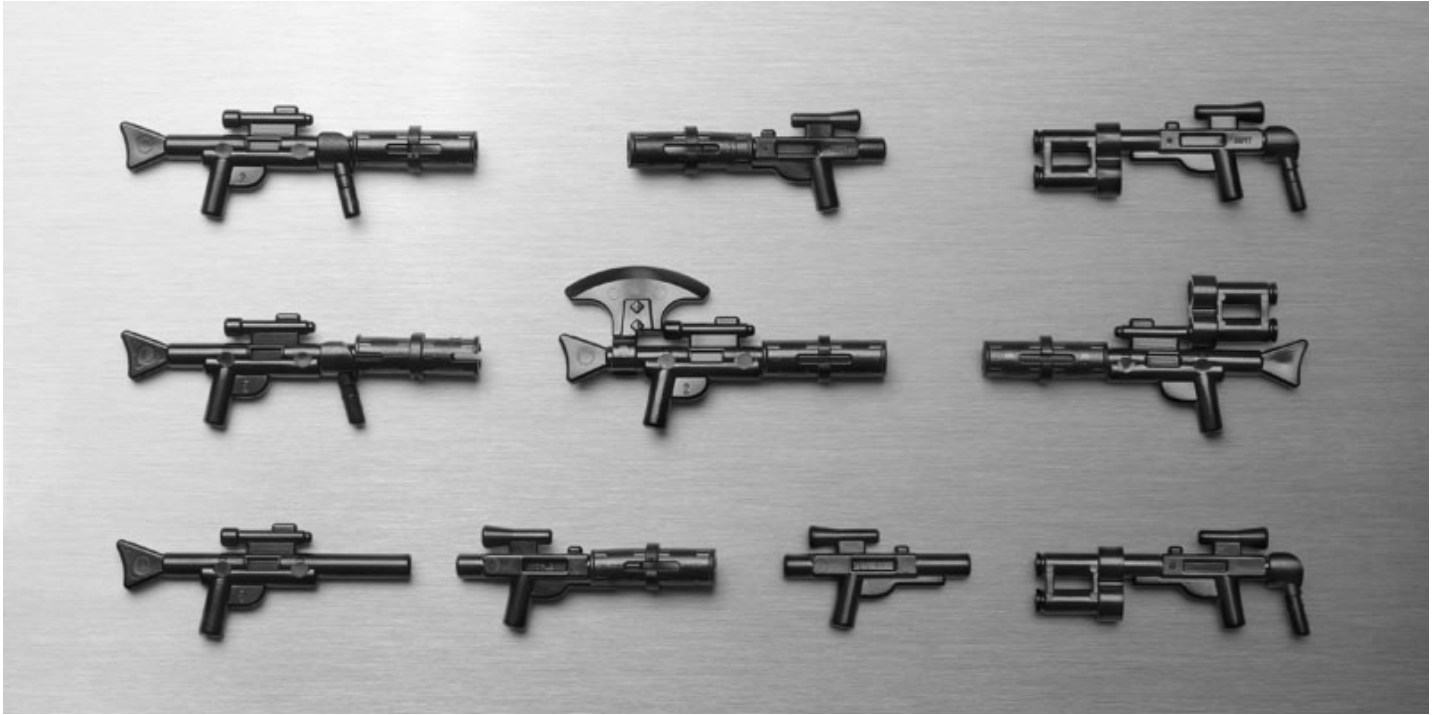

SAMUEL OWEN GALLERY

Dale May, *Armory*, 2011

Photograph, 24 x 48 in. (available in 36 x 72 in. and 48 x 96 in.)

MayD.0741.M, Price Upon Request