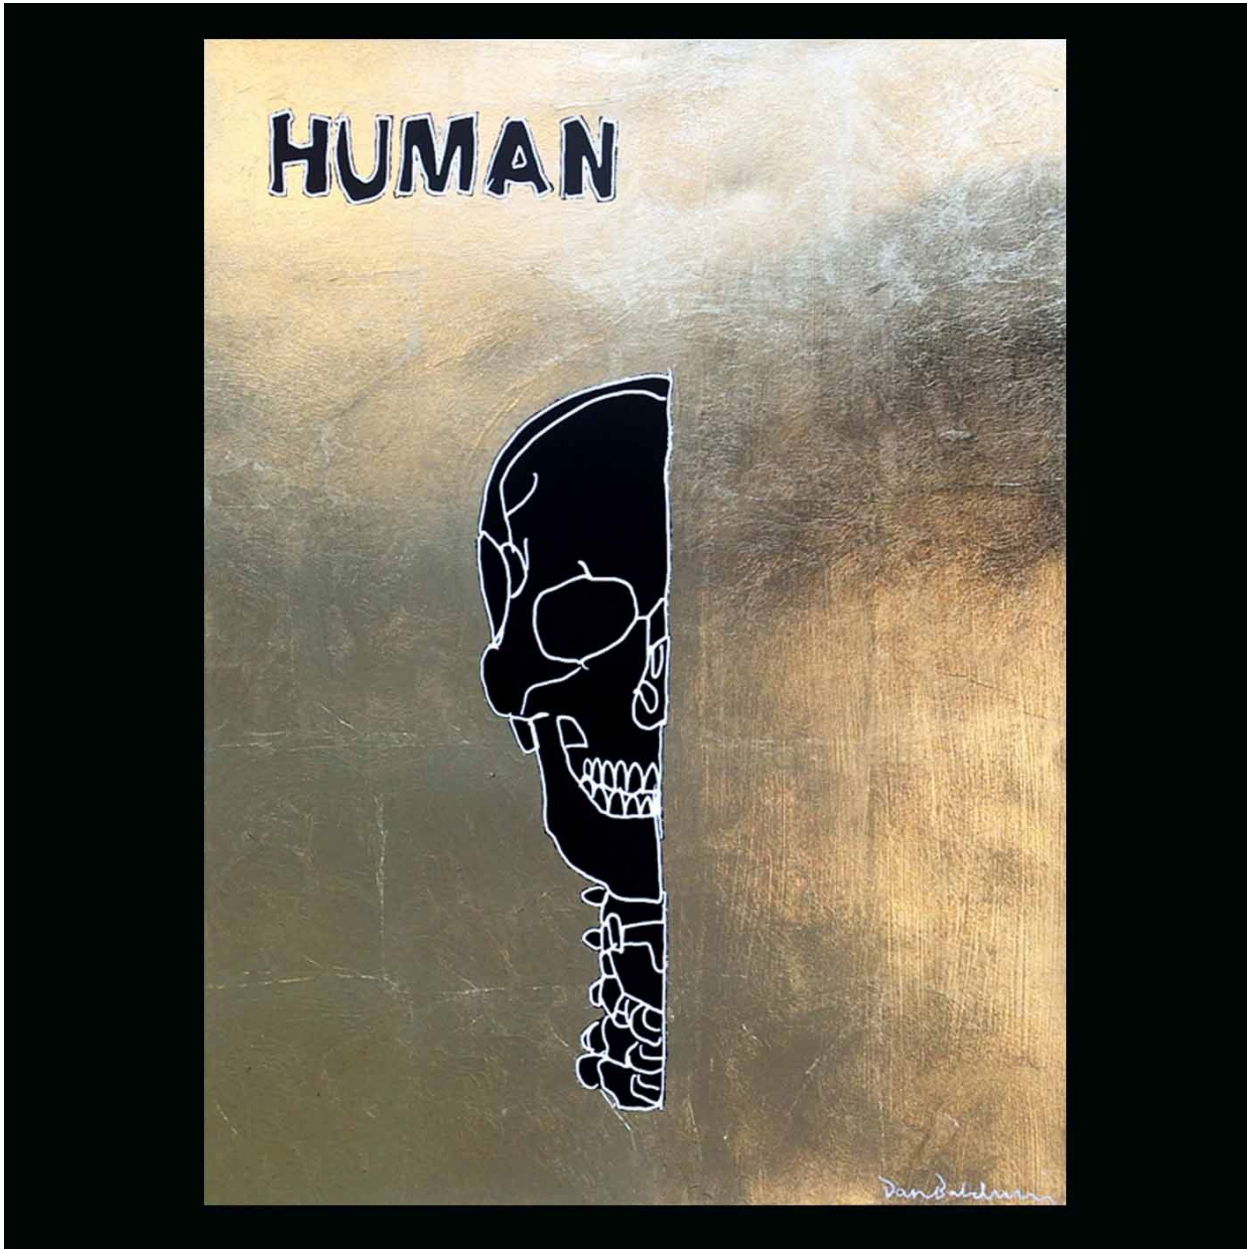

SAMUEL OWEN GALLERY

Dan Baldwin, *Human Gold Deluxe (framed)*, 2016
Screen-Print, 20 x 28 in. (edition of 25)
BALD.0021.M, Price Upon Request