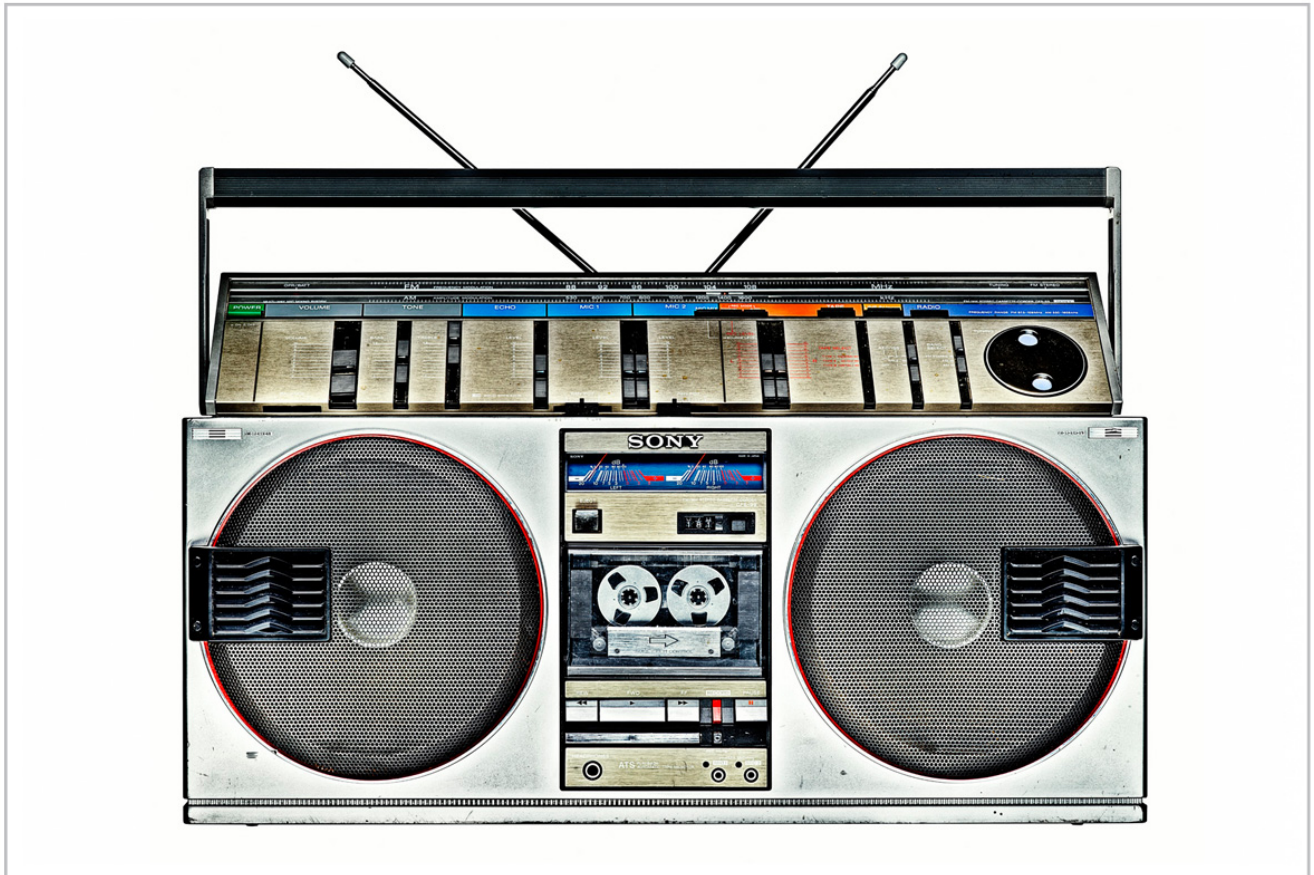

SAMUEL OWEN GALLERY

BOOMBOX / 29

Lyle Owerko, *BOOMBOX 29*, 2010

Ilford paper archival print, XLarge 60 x 90 (edition of 5) / Large 44 x 65 (edition of 25) / Medium 30 x 44 (edition of 25) / Small 16 x 20 (edition of 50)