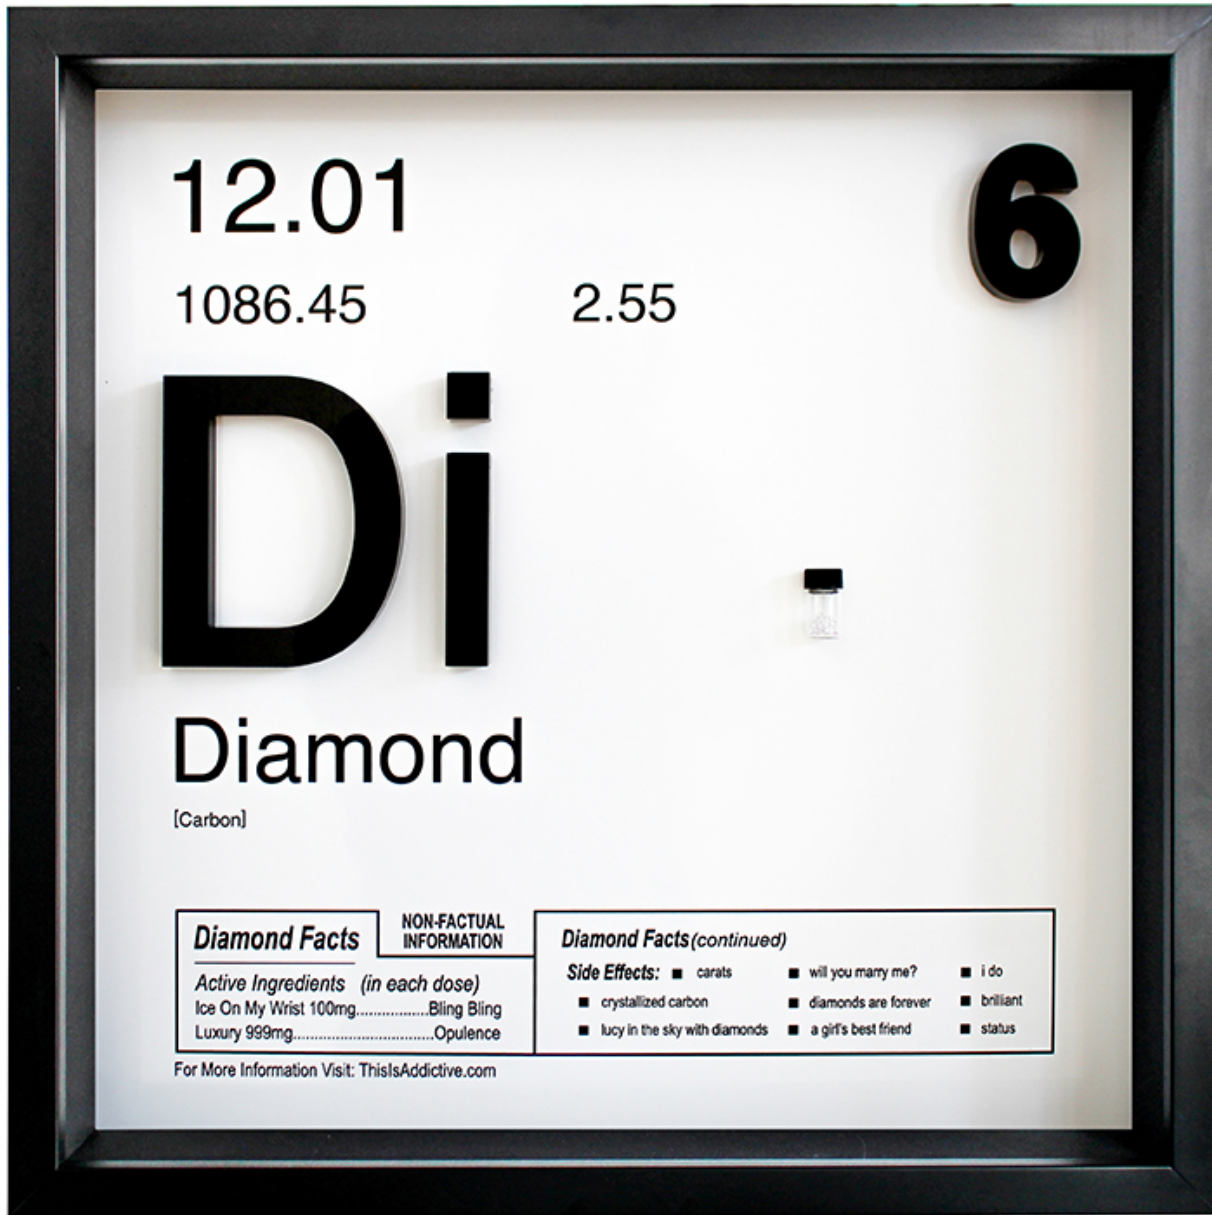

SAMUEL OWEN GALLERY

Daniel Cohen, *Diamond (Di - 6)*, 2018
Mixed Media, 19 1/2 x 19 1/2 x 2 1/2
CohD.395.M, Price Upon Request