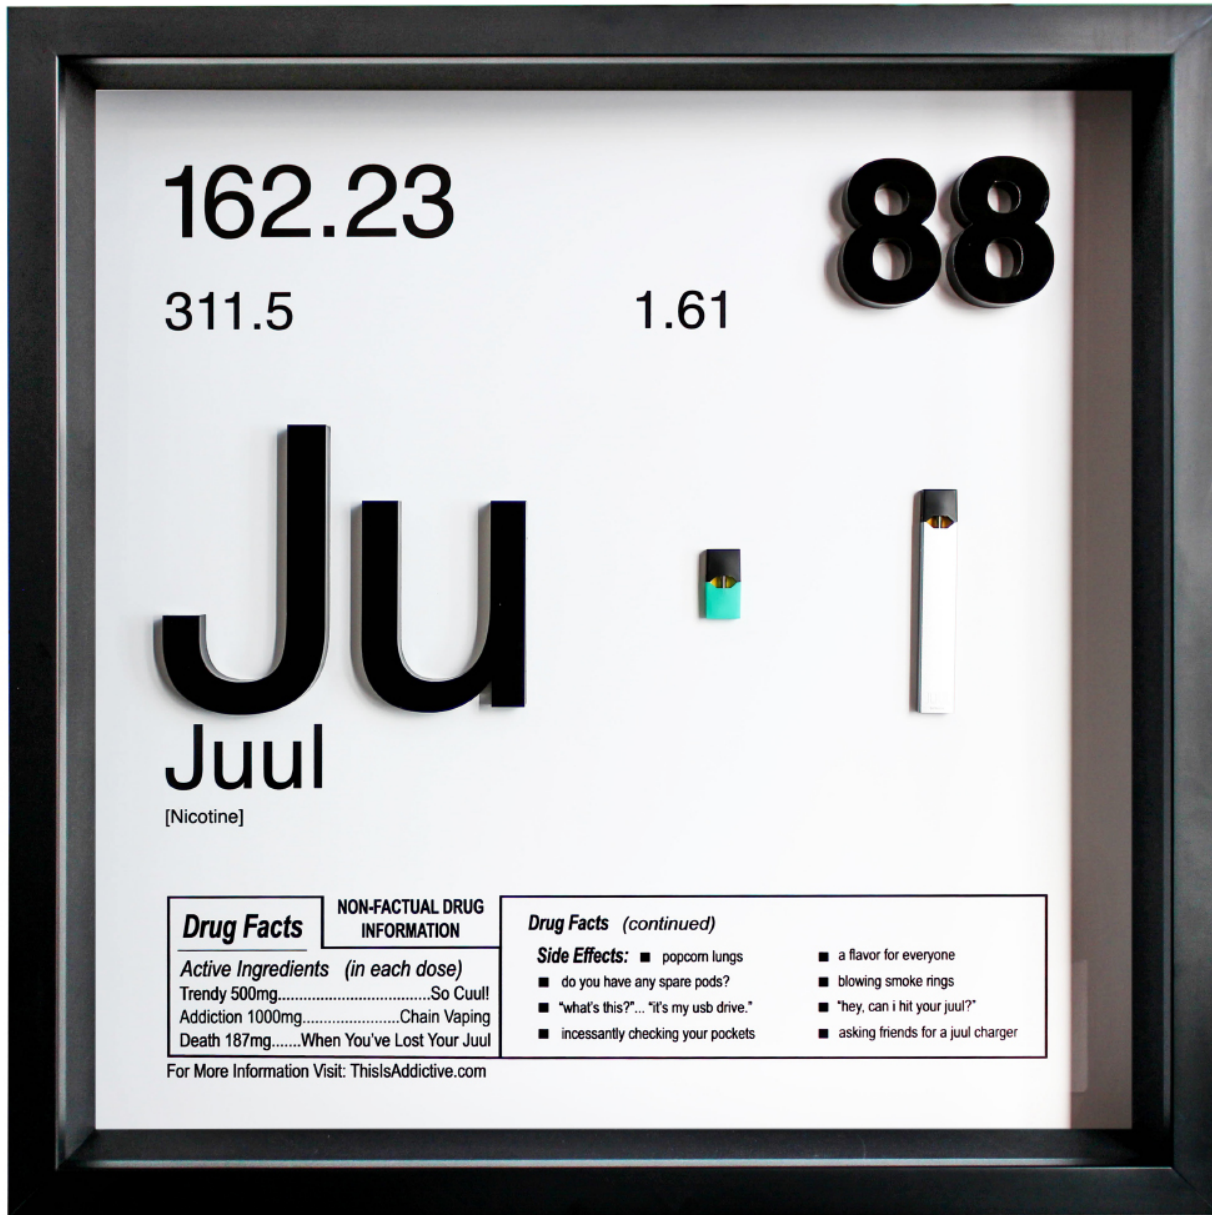

# SAMUEL OWEN GALLERY

Daniel Cohen, *Juul (Ju - 88)*, 2018  
Mixed Media, 19 1/2 x 19 1/2 x 2 1/2  
CohD.6382.M, Price Upon Request