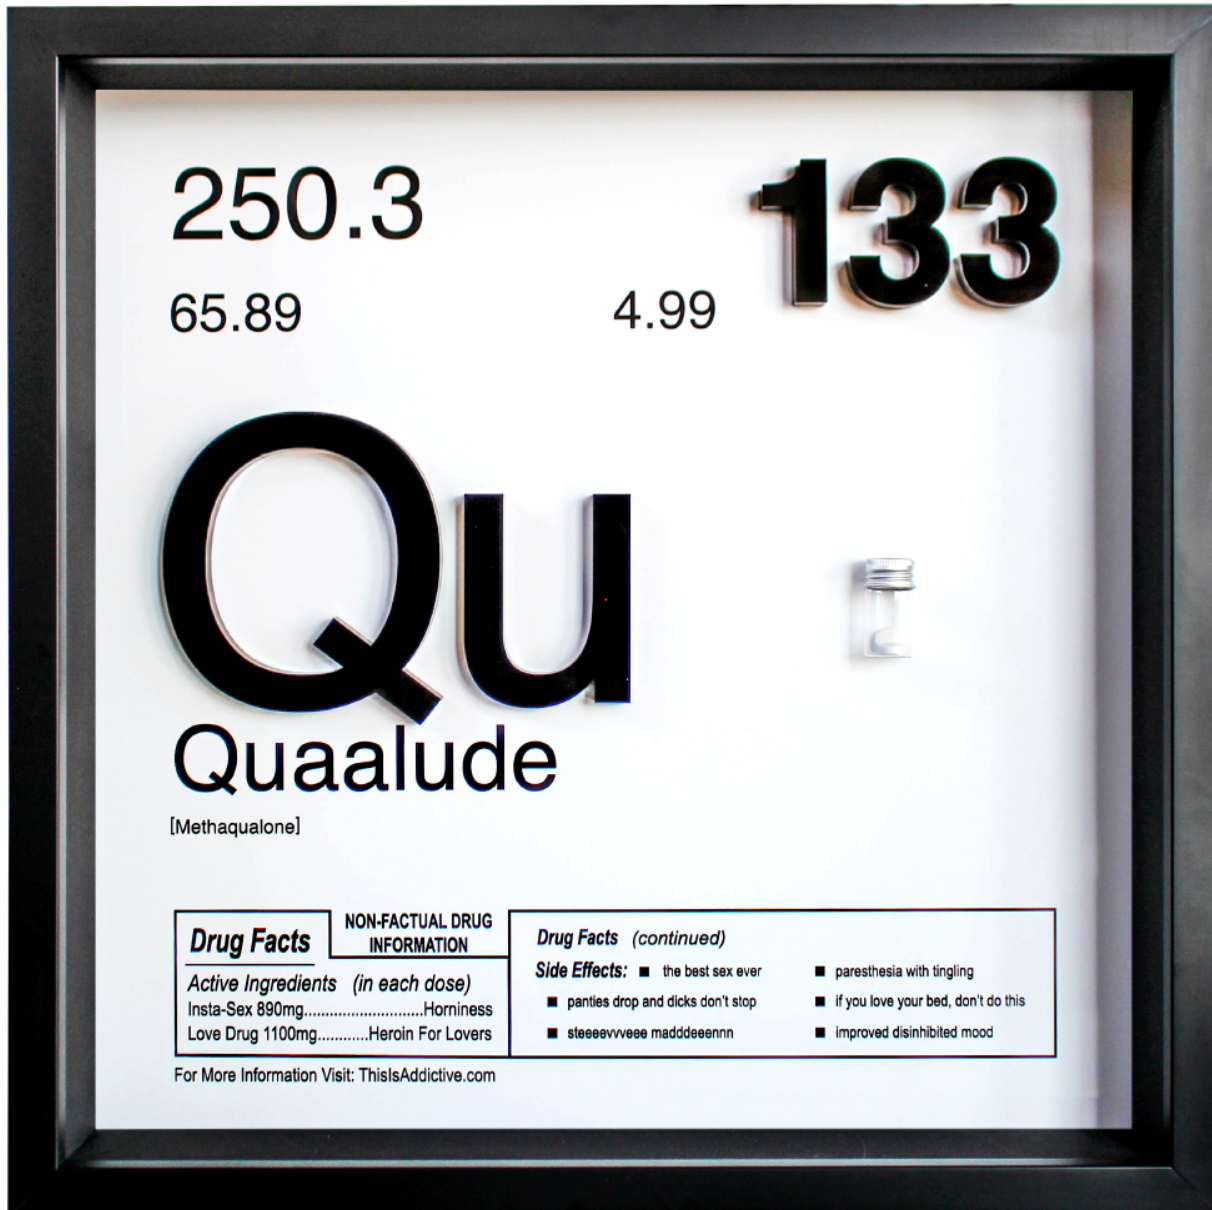

# SAMUEL OWEN GALLERY

Daniel Cohen, *Quaalude (Qu - 133)*, 2018  
Mixed Media, 19 1/2 x 19 1/2 x 2 1/2  
CohD.6379.M, Price Upon Request